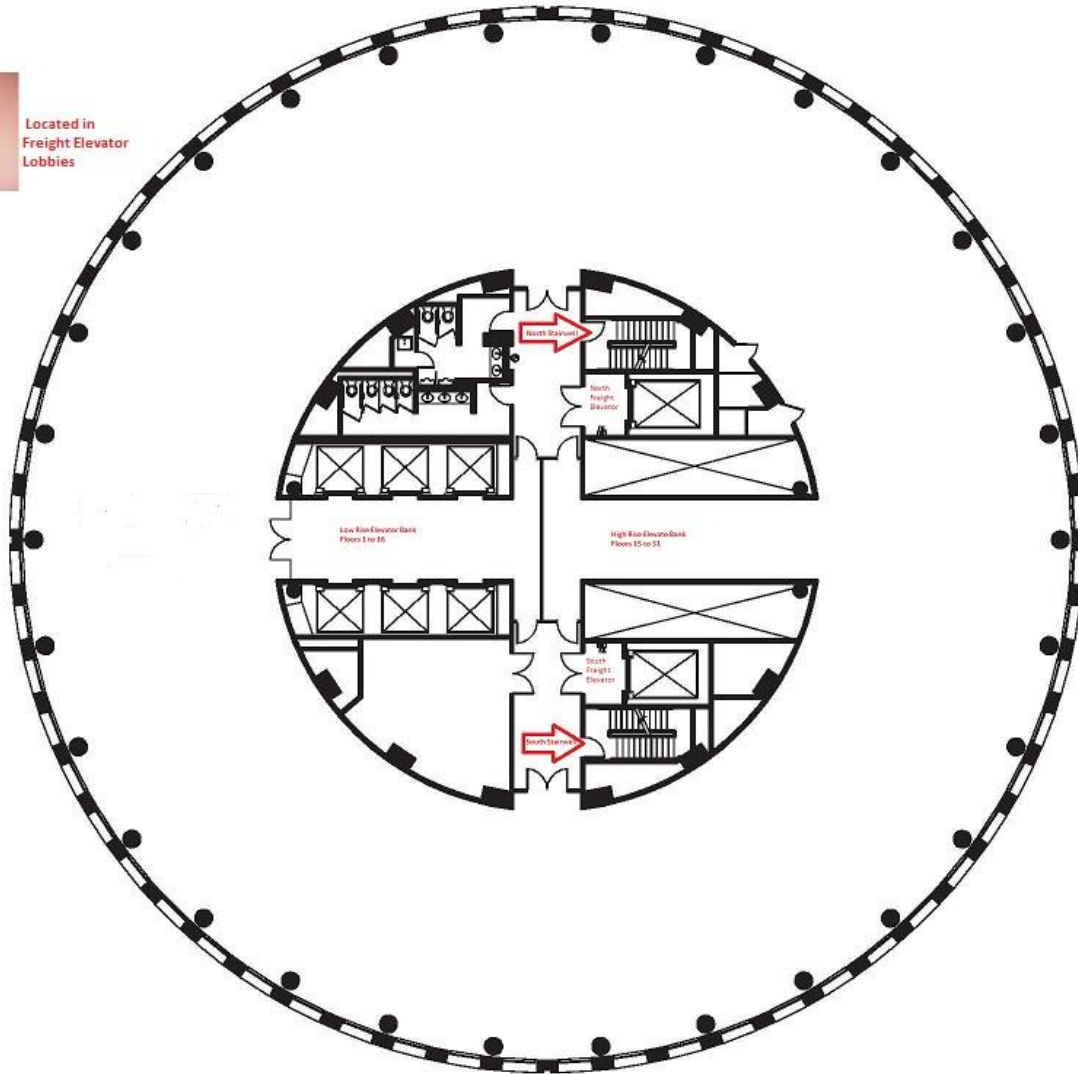

## TENANT FLOOR PLAN

KNOW YOUR ESCAPE ROUTE TO THE STAIRWAYS!

Located in  
Freight Elevator  
Lobbies

**RIVERGATE TOWER**  
400 NORTH ASHLEY STREET  
TAMPA, FLORIDA 33602